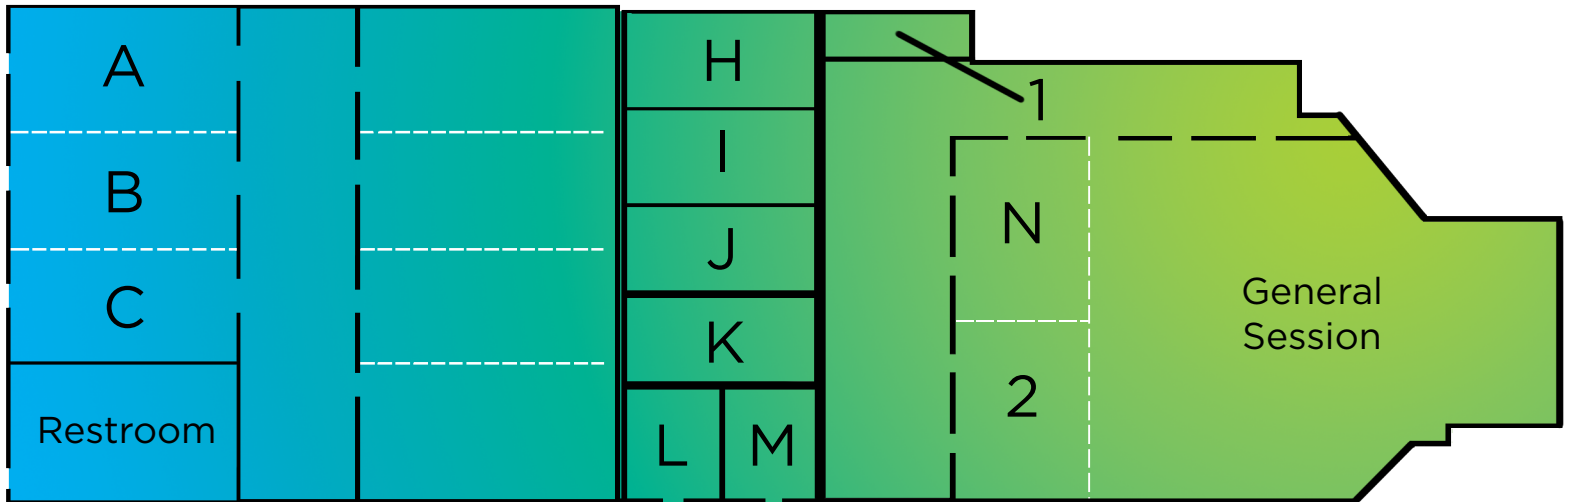

IICRC[®]
Institute of Inspection Cleaning
and Restoration Certification

Thursday, March 2 & Friday, March 3

Consensus Body
Map Key

- 1 - REGISTRATION
- 2 - BREAKFAST & LUNCH
- A - S520
- B - S700
- C - S760
- D - S590
- E - S400
- F - S410
- G - S540
- H - FG RESTORERS
- I - S320
- J - S550
- K - S530
- L - S900
- M - S800
- N - S230

Scan here to
download
the map and
agenda to
your phone!

IICRC[®]
Institute of Inspection Cleaning
and Restoration Certification

Thursday, March 2 & Friday, March 3

Map Key

- A - PASEO VERDE PARKING GARAGE
- B - GRAND EVENTS CENTER
- C - WEST HOTEL TOWER
- D - CASINO ELEVATOR
- E - GRAND STAIRCASE
- F - OPIUM DECK
- G - EAST HOTEL TOWER
- H - EAST TOWER GUEST ELEVATORS
- I - 215 PARKING GARAGE