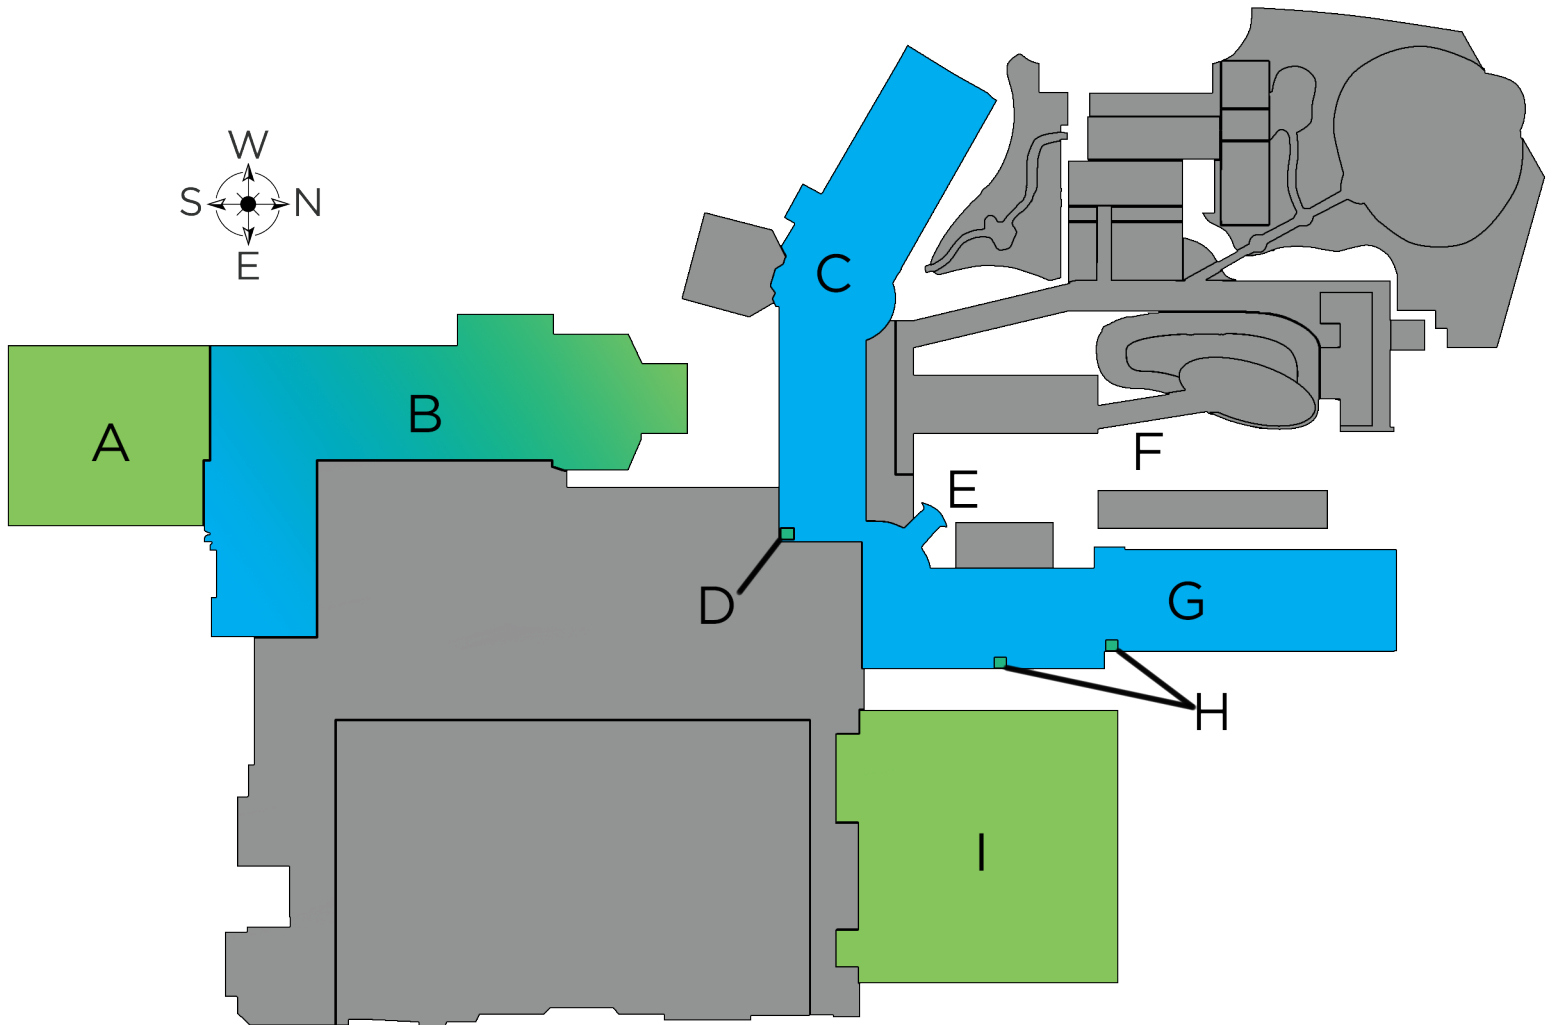

IICRC[®]
Institute of Inspection Cleaning
and Restoration Certification

Thursday, March 2 & Friday, March 3

Consensus Body
Map Key

- 1 - REGISTRATION
- 2 - BREAKFAST & LUNCH
- A - S520
- B - S700
- C - S760
- D - S590
- E - S400
- F - S410
- G - S540
- H - FG RESTORERS
- I - S320
- J - S550
- K - S530
- L - S900
- M - S800
- N - S230

Scan here to
download
the map and
agenda to
your phone!

IICRC[®]
Institute of Inspection Cleaning
and Restoration Certification

Thursday, March 2 & Friday, March 3

Map Key

- A - PASEO VERDE PARKING GARAGE
- B - GRAND EVENTS CENTER
- C - WEST HOTEL TOWER
- D - CASINO ELEVATOR
- E - GRAND STAIRCASE
- F - OPIUM DECK
- G - EAST HOTEL TOWER
- H - EAST TOWER GUEST ELEVATORS
- I - 215 PARKING GARAGE